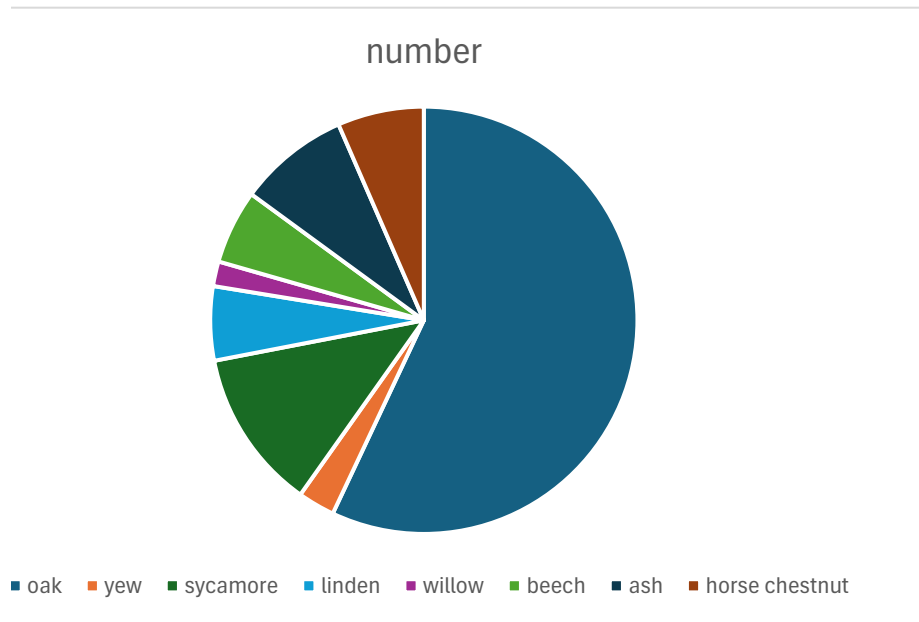

unknown whether private/ public
in farmers land/ roadside

0 —

phones.graced.muted

previous location of bee orchids

moat plantation

mixed trees and old and new hedging

pound corner to days lane

mixed young trees and hedging

plan: graph n= type of tree: oak, sycamore, linden, beech, hornbeam, willow, horse chestn
plan: graph approx age of trees (over 200cm is approx over100 y)used felling.uk tree age ca

type	number
oak	61
yew	3
sycamore	13
linden	6
willow	2
beech	6
ash	9
horse chesi	7

other

number

age range	number of trees
100-124	22
125-149	24
150-174	22
175-199	14
200-224	17
225-249	1
250-274	1
275-299	1